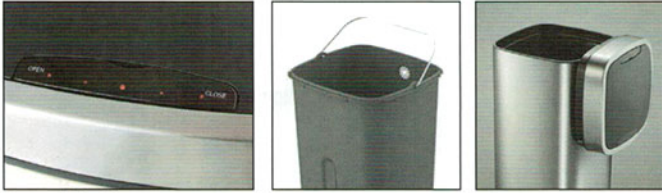

Patented Product

EK9288 Features

- Intelligent sensor mechanism, makes trash-throwing easy, hygienic and efficient.
- High-quality brushed stainless steel with fingerprint-proof processing keep the bins clean, easy for daily maintenance.
- Easy-clip design helps to hand the lid on the body easily, convenient for cleaning and changing plastic bag.
- Keep & drain design solves all leakage problem and provides easy way for cleaning.
- The innovative count-down system with lighting indicator provides a friendly interface for convenient operation.
- Strong structure with CE, ROHS & REACH approval.

Bag fixer type: