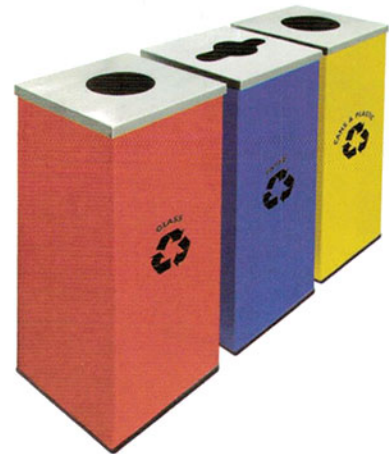

Square Recycle Bins c/w Mild Steel Body & Stainless Steel Cover
Model: Recycle-129/SS
Size: 300mm(W) x 300mm(D) x 740mm(H)