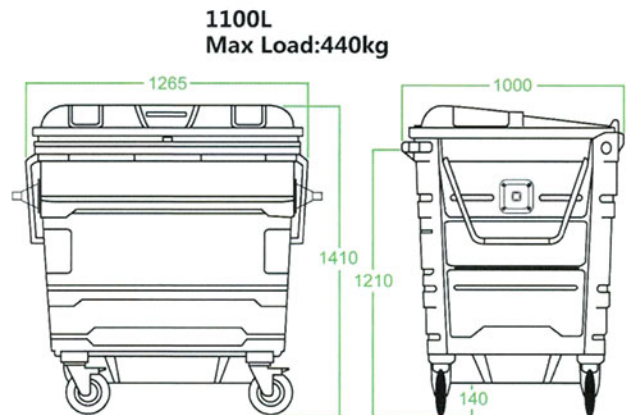

Hot Dipped Galvanised Mobile Garbage Bin

1100 Litres (Model : **STORM-UK-1100L**)
Size : 1265mm(W) x 1000mm(D) x 1410mm(H)
Max Load: 440kg

Metal Leach Bin

Colour: Blue / Green
1500 Litres (Model : **MLB-Metal**)
Size : 2010mm(W) x 1310mm(D) x 1180mm(H)