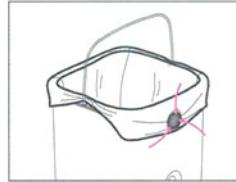

Sensor

Soft Close

Fingerprint Proof

Easy-clip

Bag fixer type:

With liner

21L w/ liner

EK9288-21L