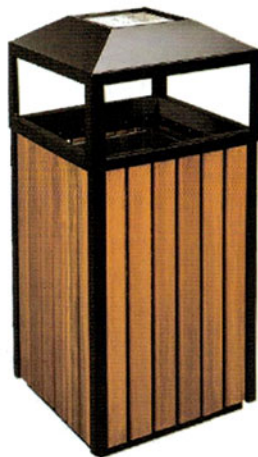

Powder Coating + Wood Square Waste Bin c/w Ashtray Top & G.I. Inner Liner
Model: LD-WOSQ-246/W
Size: 400mm(W) x 400mm(D) x 950mm(H)