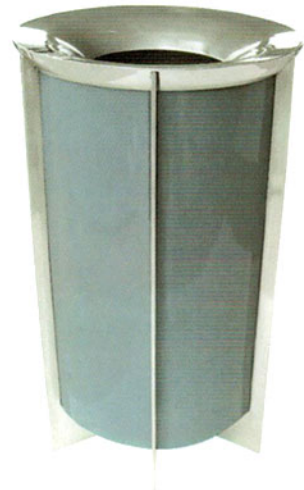

EK9268-40L

50L

EK9268-50L

Item No.	Capacity	Product Size
EK9268-20L	20 Liter/5.28 Gallon	36.6 × 32 × 44.5 cm
EK9268-30L	30 Liter/7.93 Gallon	36.6 × 32 × 62.5 cm
EK9268-40L	40 Liter/10.57 Gallon	40.3 × 34.5 × 65 cm
EK9268-50L	50 Liter/13.22 Gallon	50 × 34.5 × 65 cm

Stainless Steel Advertisement Bin
 Model: ATB-164/SS
 Size: 450mm(Dia) x 1100mm(H)

Stainless Steel Advertisement Bin
 Model: ATB-165/SS
 Size: 380mm(W) x 230mm(D) x 750mm(H)

Stainless Steel + Powder Coating Round Waste Bin c/w Open Top
 Model: RAB-160/OT
 Size: 450mm(Dia) x 800mm(H)