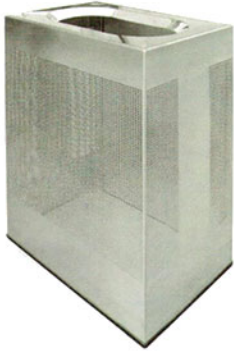

Stainless Steel Rectangular
Waste Bin c/w Open Top
• Model: ROB-151/OT
Size: 450mm(W) x 310mm(D) x 740mm(H)
• Model: ROB-152/OT
Size: 450mm(W) x 310mm(D) x 600mm(H)