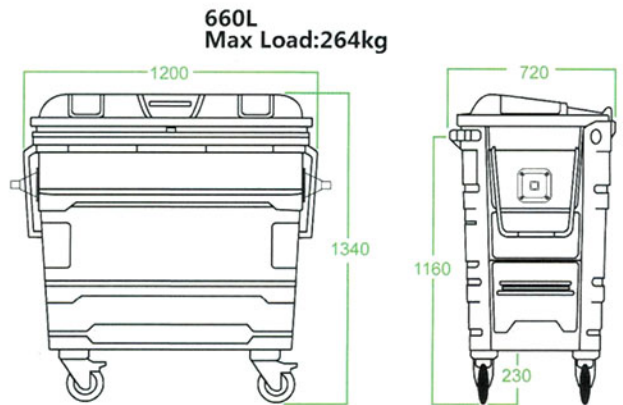

Standard features for both 660L and 1100L

- Hot Dipped Galvanised steel body
- Fitted with Heavy Duty Castor Bracket (160mm castor for 660L, 200mm castor for 1100L)
- Full section comb lifting bar and trunnion
- Fully welded internet seams to prevent waste from seeping into container joints.
- Danish manoeuvring handles
- Double Skinned Rotationally Moulded Lid, UV Resistant with optional lid lock
- "Lid in Lid" feature for easy recycling and without the need to lift the larger outer lid (for 1100L Bin only)
- All manufacturing carried out under Quality Management System ISO 9001 and Environmental Management System ISO 14001
- Container complies in full with European Standard for wheeled waste containers EN 840

Hot Dipped Galvanised Mobile Garbage Bin

660 Litres (Model : **STORM-UK-660L**)
Size : 1200mm(W) x 720mm(D) x 1340mm(H)
Max Load: 264kg

Hot Dipped Galvanised Mobile Garbage Bin

1100 Litres (Model : **STORM-UK-1100L**)
Size : 1265mm(W) x 1000mm(D) x 1410mm(H)
Max Load: 440kg

Metal Leach Bin

Colour: Blue / Green
1500 Litres (Model : **MLB-Metal**)
Size : 2010mm(W) x 1310mm(D) x 1180mm(H)

Metal Frame + PE Bin

Colour: Blue / Green
1500 Litres (Model : **PE-LEACH**)
Size : 2015mm(W) x 1420mm(D) x 1170mm(H)