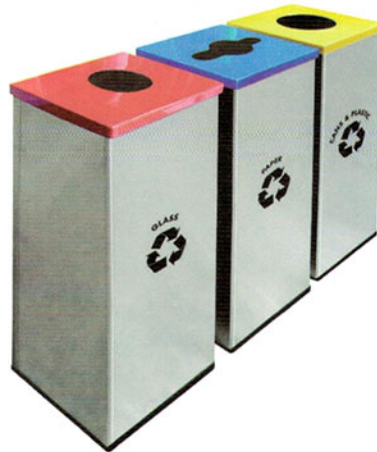

Round Recycle Bins c/w
Stainless Steel Body &
Powder Coating Cover
Model: Recycle-139/SS
Size: 390mm(Dia) x 760mm(H)

Rectangular Recycle Bins c/w
Stainless Steel Body & Powder
Coating Cover
Model: Recycle-138/SS
Size: 400mm(W) x 300mm(D) x 760mm(H)

Semi Round Recycle Bins
c/w Stainless Steel Body &
Powder Coating Cover
Model: Recycle-140/SS
Size: 345mm(W) x 170mm(D) x
660mm(H)

Stainless Steel Square Recycle Bins
 Model: Recycle-127/SS
 Size: 300mm(W) x 300mm(D) x 740mm(H)