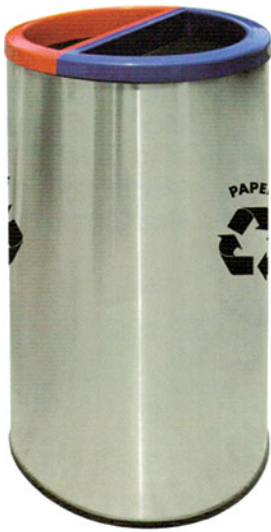

Round Recycle Bins c/w
Stainless Steel Body &
Powder Coating Cover
Model: Recycle-136/SS
Size: 390mm(Dia) x 760mm(H)